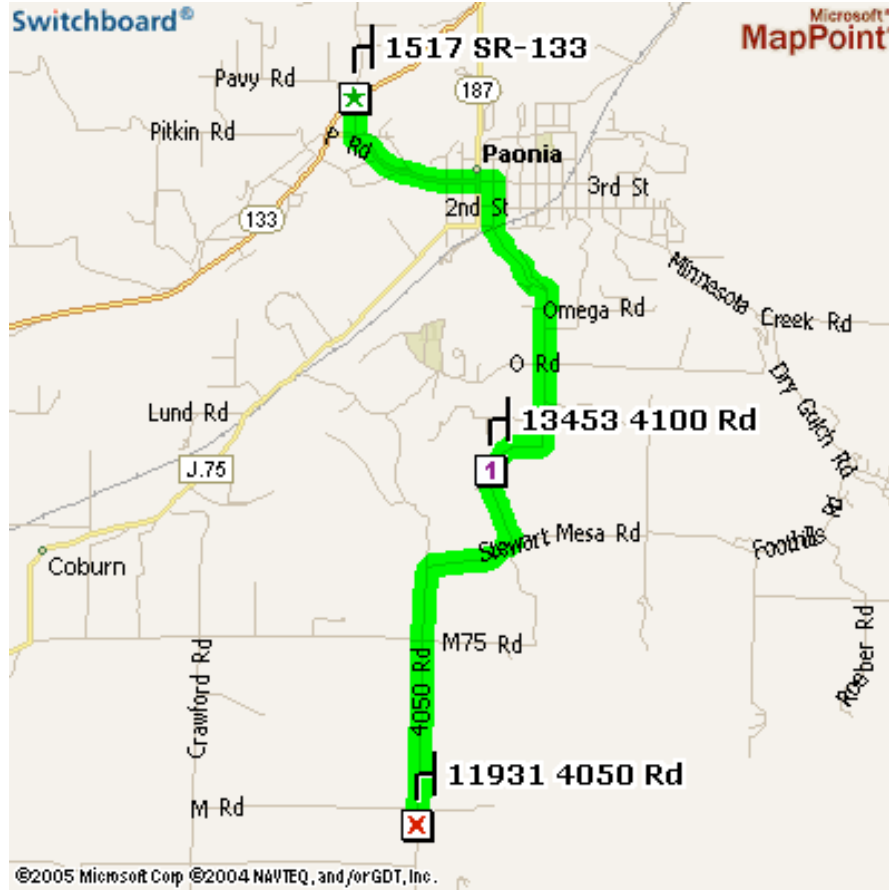

## Map to Alfred Eames Cellars, Puesta del Sol Vineyards

### Route Summary

-  **Start:** 1517 SR-133, Paonia, CO 81428  
**Stop and Save Gas Station on highway 133 - 0.2 miles**  
Turn (East) onto **Samuel Wade Rd. - 0.5**  
Road name changes to **3rd St - 0.2**  
Turn **RIGHT** (South) onto **Onarga Ave - 0.2**  
Road name changes to **Lamborn Mesa Rd - 0.9**  
Keep **STRAIGHT** onto **4100 Rd - 0.5**  
Turn **RIGHT** (West) onto **Stewart Mesa Rd - 0.7**  
Keep **STRAIGHT** onto **4050 Rd - 0.8**

-  **End:** 11931 4050 Rd, Paonia, CO 81428

**Total Time:** 13 Minutes

**Total Distance:** 4.3 Miles